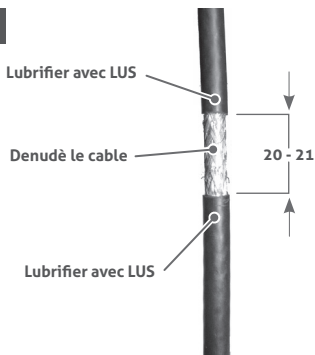

### Grounding kits

1

2

Lubricate with LUS

Insert LGK on cable

3

4

Finished! In a few seconds!

ST 035 - 1/11 - A6 - REV. 0

All rights reserved.  
 Passing on and copying of this document,  
 use and communication of its contents not  
 permitted without Fi.Mo.Tec. S.p.A. prior consent.

 **FIMO**   
 Setting Installation Standards

### Kits de mise à la terre

1

2

Lubrifier avec LUS

Insérer le LGK sur le câble

3

4

Terminé! En peu de secondes!