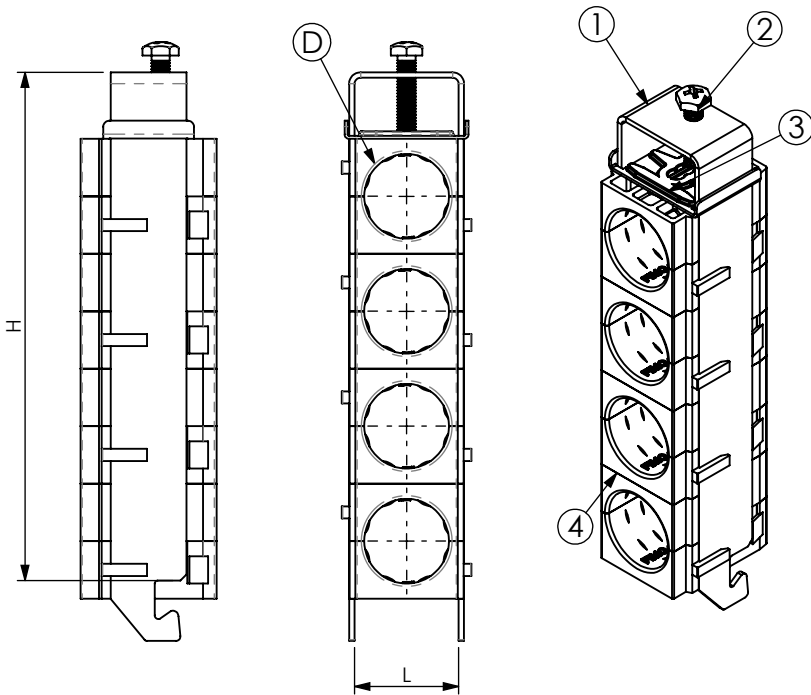

PRODUCT DATA SHEET

A) SPECIFICATIONS

- 1 Stainless steel bow
Hooking on section 40x22mm
- 2 Self-locking pressure screw M6
- 3 Stainless steel sliding pressure plate.
- 4 SAS black P.A. fiberglass saddles

B) RESISTANCE TESTS

UV Test BS-ISO 105-B06
Vibration test conforming to UNI 60068-2-6
Operating temperature: -30°C +120°C

C) PACKAGING INFORMATION

Packing in boxes.
Label indicating:
product code, article, quantity,
production batch,
FIMO logo and figure.
(Customer code on request).

D) MOUNTING INSTRUCTIONS

IST026

CODE	ARTICLE	ø D	L	H	BOX	WEIGHT
61 1554 1411	sRF C/ 4x11	10 - 11	22	118	50	173
61 1554 1412	sRF C/ 4x1/2" (17)	16 - 17	22	118	50	166
61 1554 1478	sRF C/ 4x7/8" (28)	27 - 28	34	166	25	293

RI	DATE	DR	DATE	AP	Description:
02					Stainless cable clamps type sRF C For 4 coaxial cables, complete with 8 calibrated saddles. For articles see schedule.
01	05/10/21	G.S.	05/10/21	A.V.	
	UPDATED				
00	29/01/16	G.S.	29/01/16	A.V.	
1 ST EMISSION					Use:
					Fastening of 4 coaxial cables. Hooking on section 40x22mm