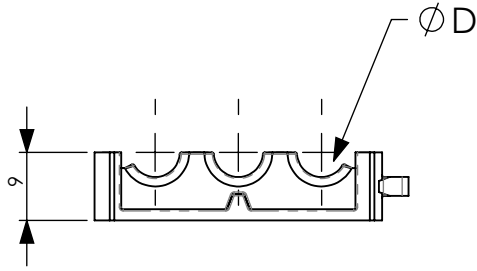

PRODUCT DATA SHEET

A) SPECIFICATIONS

- 1 Black FORPRENE (TPV)
  UV Resistant cushion
- 2 P.A. U.V. resistant twin saddle

B) RESISTANCE TESTS

UV Test BS-ISO 105-B06
Operating temperature: -30°C +120°C

C) DELIVERY MODALITIES

Packing in boxes. Label indicating:
product code, article, quantity,
production batch,
FIMO logo and figure.
(Customer code on request).