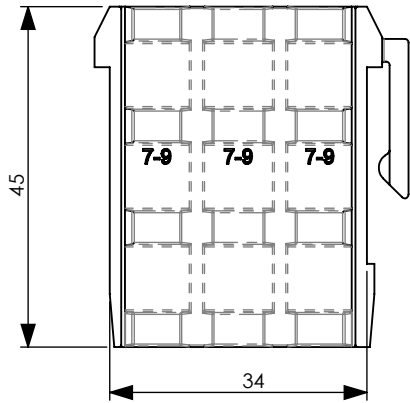

PRODUCT DATA SHEET

A) SPECIFICATIONS

- 1 Black FORPRENE (TPV)
  UV Resistant cushion
- 2 P.A. U.V. resistant twin saddle

B) RESISTANCE TESTS

UV Test BS-ISO 105-B06
Operating temperature: -30°C +120°C

C) DELIVERY MODALITIES

Packing in boxes. Label indicating:
product code, article, quantity,
production batch,
FIMO logo and figure.
(Customer code on request).