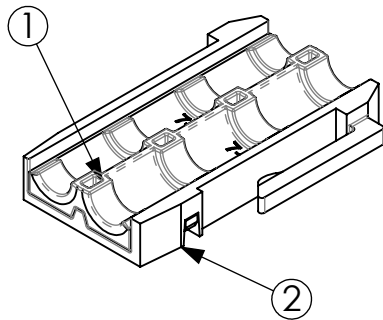

PRODUCT DATA SHEET

A) SPECIFICATIONS

- 1 Black FORPRENE (TPV)
UV Resistant cushion
- 2 P.A. U.V. resistant twin saddle

B) RESISTANCE TESTS

- UV Test BS-ISO 105-B06
- Operating temperature: -30°C +120°C

C) DELIVERY MODALITIES

- Packing in boxes. Label indicating:
product code, article, quantity,
production batch,
FIMO logo and figure.
(Customer code on request).

D) MOUNTING INSTRUCTIONS

- On request

code	6133073279
article	SAT H 2x9