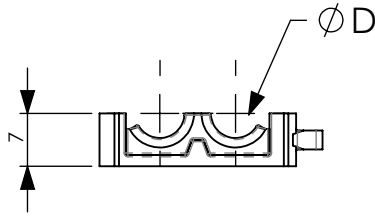

PRODUCT DATA SHEET

A) SPECIFICATIONS

- 1 Black FORPRENE (TPV)
UV Resistant cushion
- 2 P.A. U.V. resistant twin saddle

B) RESISTANCE TESTS

- UV Test BS-ISO 105-B06
- Operating temperature: -30°C +120°C

C) DELIVERY MODALITIES

- Packing in boxes. Label indicating:
product code, article, quantity,
production batch,
FIMO logo and figure.
(Customer code on request).

D) MOUNTING INSTRUCTIONS

- On request

code	6133073279
article	SAT H 2x9

D		
7-9	50	9.01 gr.

RI	DATE	DR	DATE	AP	Description: SAT H 2x9= Hybrid twin saddle
02					
01					
00	04/11/20	G.S.	04/11/20	A.V.	
1 ST EMISSION					
