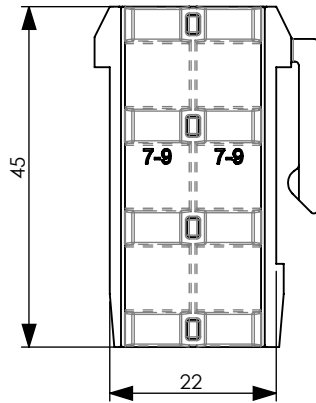

PRODUCT DATA SHEET

A) SPECIFICATIONS

- 1 Black FORPRENE (TPV)
UV Resistant cushion
- 2 P.A. U.V. resistant twin saddle

B) RESISTANCE TESTS

- UV Test BS-ISO 105-B06
- Operating temperature: -30°C +120°C

C) DELIVERY MODALITIES

- Packing in boxes. Label indicating:
product code, article, quantity,
production batch,
FIMO logo and figure.
(Customer code on request).

D) MOUNTING INSTRUCTIONS

- On request

code	6133073279
article	SAT H 2x9

D		
7-9	50	9.01 gr.

RI	DATE	DR	DATE	AP	Description: SAT H 2x9= Hybrid twin saddle
02					
01					
00	04/11/20	G.S.	04/11/20	A.V.	
1 ST EMISSION					
