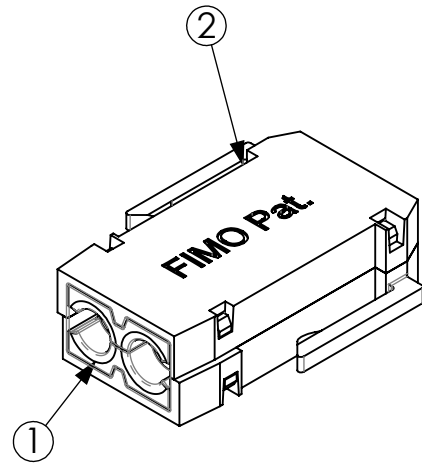

PRODUCT DATA SHEET

A) SPECIFICATIONS

- 1 Black FORPRENE (TPV)
UV Resistant cushion
- 2 P.A. U.V. resistant twin saddle

B) RESISTANCE TESTS

- UV Test BS-ISO 105-B06
- Operating temperature: -30°C +120°C

C) DELIVERY MODALITIES

- Packing in boxes. Label indicating:
product code, article, quantity,
production batch,
FIMO logo and figure.
(Customer code on request).

D) MOUNTING INSTRUCTIONS

- On request

code	6133073279
article	SAT H 2x9

D		
7-9	50	9.01 gr.

RI	DATE	DR	DATE	AP	Description: SAT H 2x9= Hybrid twin saddle
02					
01					
00	04/11/20	G.S.	04/11/20	A.V.	
1 ST EMISSION					
