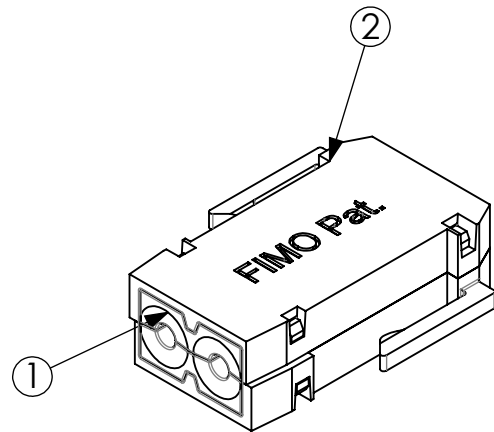

PRODUCT DATA SHEET

A) SPECIFICATIONS

- 1 Black FORPRENE (TPV)
UV Resistant cushion
- 2 P.A. U.V. resistant twin saddle

B) RESISTANCE TESTS

- UV Test BS-ISO 105-B06
- Operating temperature: -30°C +120°C

C) DELIVERY MODALITIES

- Packing in boxes. Label indicating:
product code, article, quantity,
production batch,
FIMO logo and figure.
(Customer code on request).

D) MOUNTING INSTRUCTIONS

- On request

code	6133073247
article	SAT H 2x7

D		
4-7	50	9.01 gr.

RI	DATE	DR	DATE	AP	Description: SAT H 2x7= Hybrid twin saddle
02					
01					
00	04/11/20	G.S.	04/11/20	A.V.	
1 ST EMISSION					