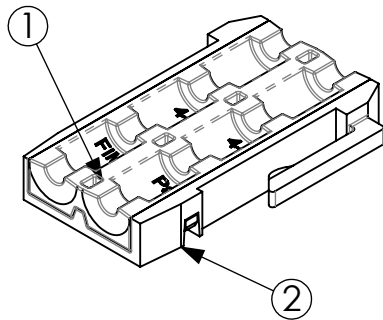

PRODUCT DATA SHEET

A) SPECIFICATIONS

- 1 Black FORPRENE (TPV)
UV Resistant cushion
- 2 P.A. U.V. resistant twin saddle

B) RESISTANCE TESTS

- UV Test BS-ISO 105-B06
- Operating temperature: -30°C +120°C

C) DELIVERY MODALITIES

- Packing in boxes. Label indicating:
product code, article, quantity,
production batch,
FIMO logo and figure.
(Customer code on request).

D) MOUNTING INSTRUCTIONS

- On request

code	6133073247
article	SAT H 2x7