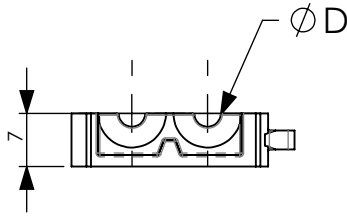

PRODUCT DATA SHEET

A) SPECIFICATIONS

- 1 Black FORPRENE (TPV)
UV Resistant cushion
- 2 P.A. U.V. resistant twin saddle

B) RESISTANCE TESTS

- UV Test BS-ISO 105-B06
- Operating temperature: -30°C +120°C

C) DELIVERY MODALITIES

- Packing in boxes. Label indicating:
product code, article, quantity,
production batch,
FIMO logo and figure.
(Customer code on request).

D) MOUNTING INSTRUCTIONS

- On request

code	6133073247
article	SAT H 2x7

D		
4-7	50	9.01 gr.

RI	DATE	DR	DATE	AP	Description: SAT H 2x7= Hybrid twin saddle
02					
01					
00	04/11/20	G.S.	04/11/20	A.V.	
1 ST EMISSION					