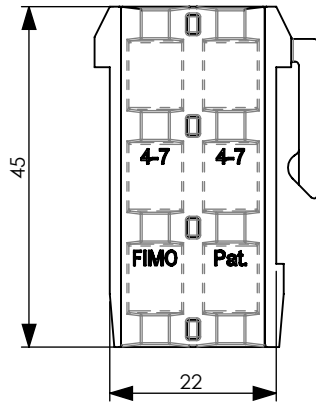

PRODUCT DATA SHEET

A) SPECIFICATIONS

- 1 Black FORPRENE (TPV)
UV Resistant cushion
- 2 P.A. U.V. resistant twin saddle

B) RESISTANCE TESTS

- UV Test BS-ISO 105-B06
- Operating temperature: -30°C +120°C

C) DELIVERY MODALITIES

- Packing in boxes. Label indicating:
product code, article, quantity,
production batch,
FIMO logo and figure.
(Customer code on request).

D) MOUNTING INSTRUCTIONS

- On request

code	6133073247
article	SAT H 2x7

D		
4-7	50	9.01 gr.

RI	DATE	DR	DATE	AP	Description: SAT H 2x7= Hybrid twin saddle
02					
01					
00	04/11/20	G.S.	04/11/20	A.V.	
1 ST EMISSION					